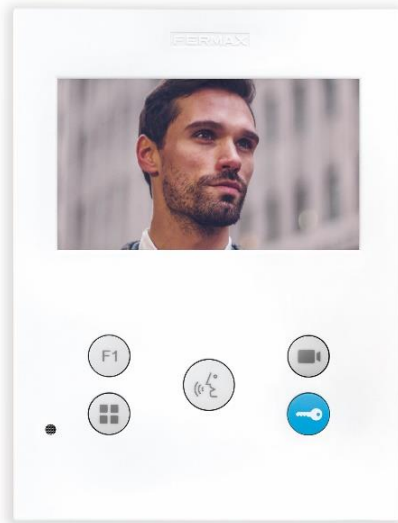

REF. 9448 DUOX VEO-XS 4.3" MONITOR

Hands-free DUOX VEO-XS monitor is characterised by its small size and extra-flat thickness. Thanks to its OSD menu and the layout of the buttons, interaction with the user is simple and intuitive. Made of high impact ABS plastic. Texturised finish for easy cleaning and ultraviolet protection. VEO-XS incorporates a 4,3" (16:9) panoramic color TFT screen. Its balanced design of pure lines is distinguishing, modern and minimal.

When a call is received, the image appears automatically. When the  button is pressed a conversation with the visitor can take place. The image is de-activated automatically after 90 seconds, or when the  button is pressed again. To open the door, press the button .

ACCESSORIES

Ref. 9447

CONNECTOR

9447 DUOX VEO/VEO-XS MONITOR CONNECTOR

Necessary to mount the monitor on the wall surface. Dimensions: 147 x 100 x 13.5 mm

Ref. 9420

DESKTOP

9420 VEO-XS MONITOR DESKTOP SUPPORT