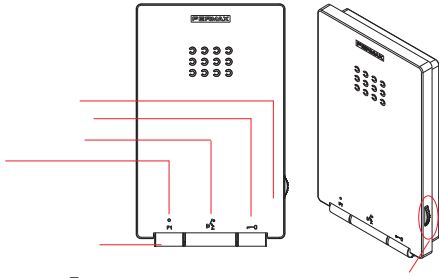

iLOFT Extra F01645

LED  
LED  
LED

90

300

30

1. IP-  
) , iLOFT (

4  
IP-

IP-  
1. : admin  
: admin.